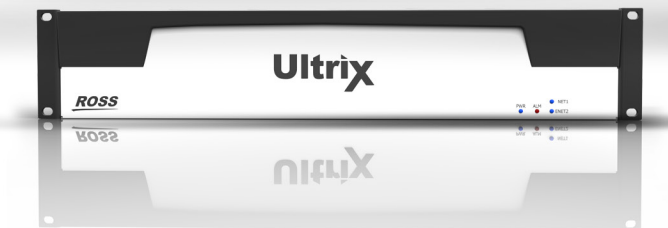

Frame Door Design Pitch - Rev 1

Ultrix

ROSS

Production Technology Experts

Ultrix

ULTRIX 2RU - **Arctic White**
with **Black Screen**

ROSS
Production Technology Experts

Frame Door Design Pitch - Rev 2

Ultrix

ROSS

Production Technology Experts

Frame Door Design Pitch - Rev 3

Ultrix

ROSS

Production Technology Experts

ROSS
Production Technology Experts

What the **Control Room** wants, the **Control Room** gets.

A·C·U·I·T·Y

Picture an Acuity backslash adorning this bezel fastened to a modern looking matching blue AUX panel surface.

Or the Furio Robo and RC trimmed in yellow and Dark Slate Grey. It's already a beautifully modular design - changing up the paint scheme could really drive some decisions our way - These robots will rival the on-stage talent. It's coming :)