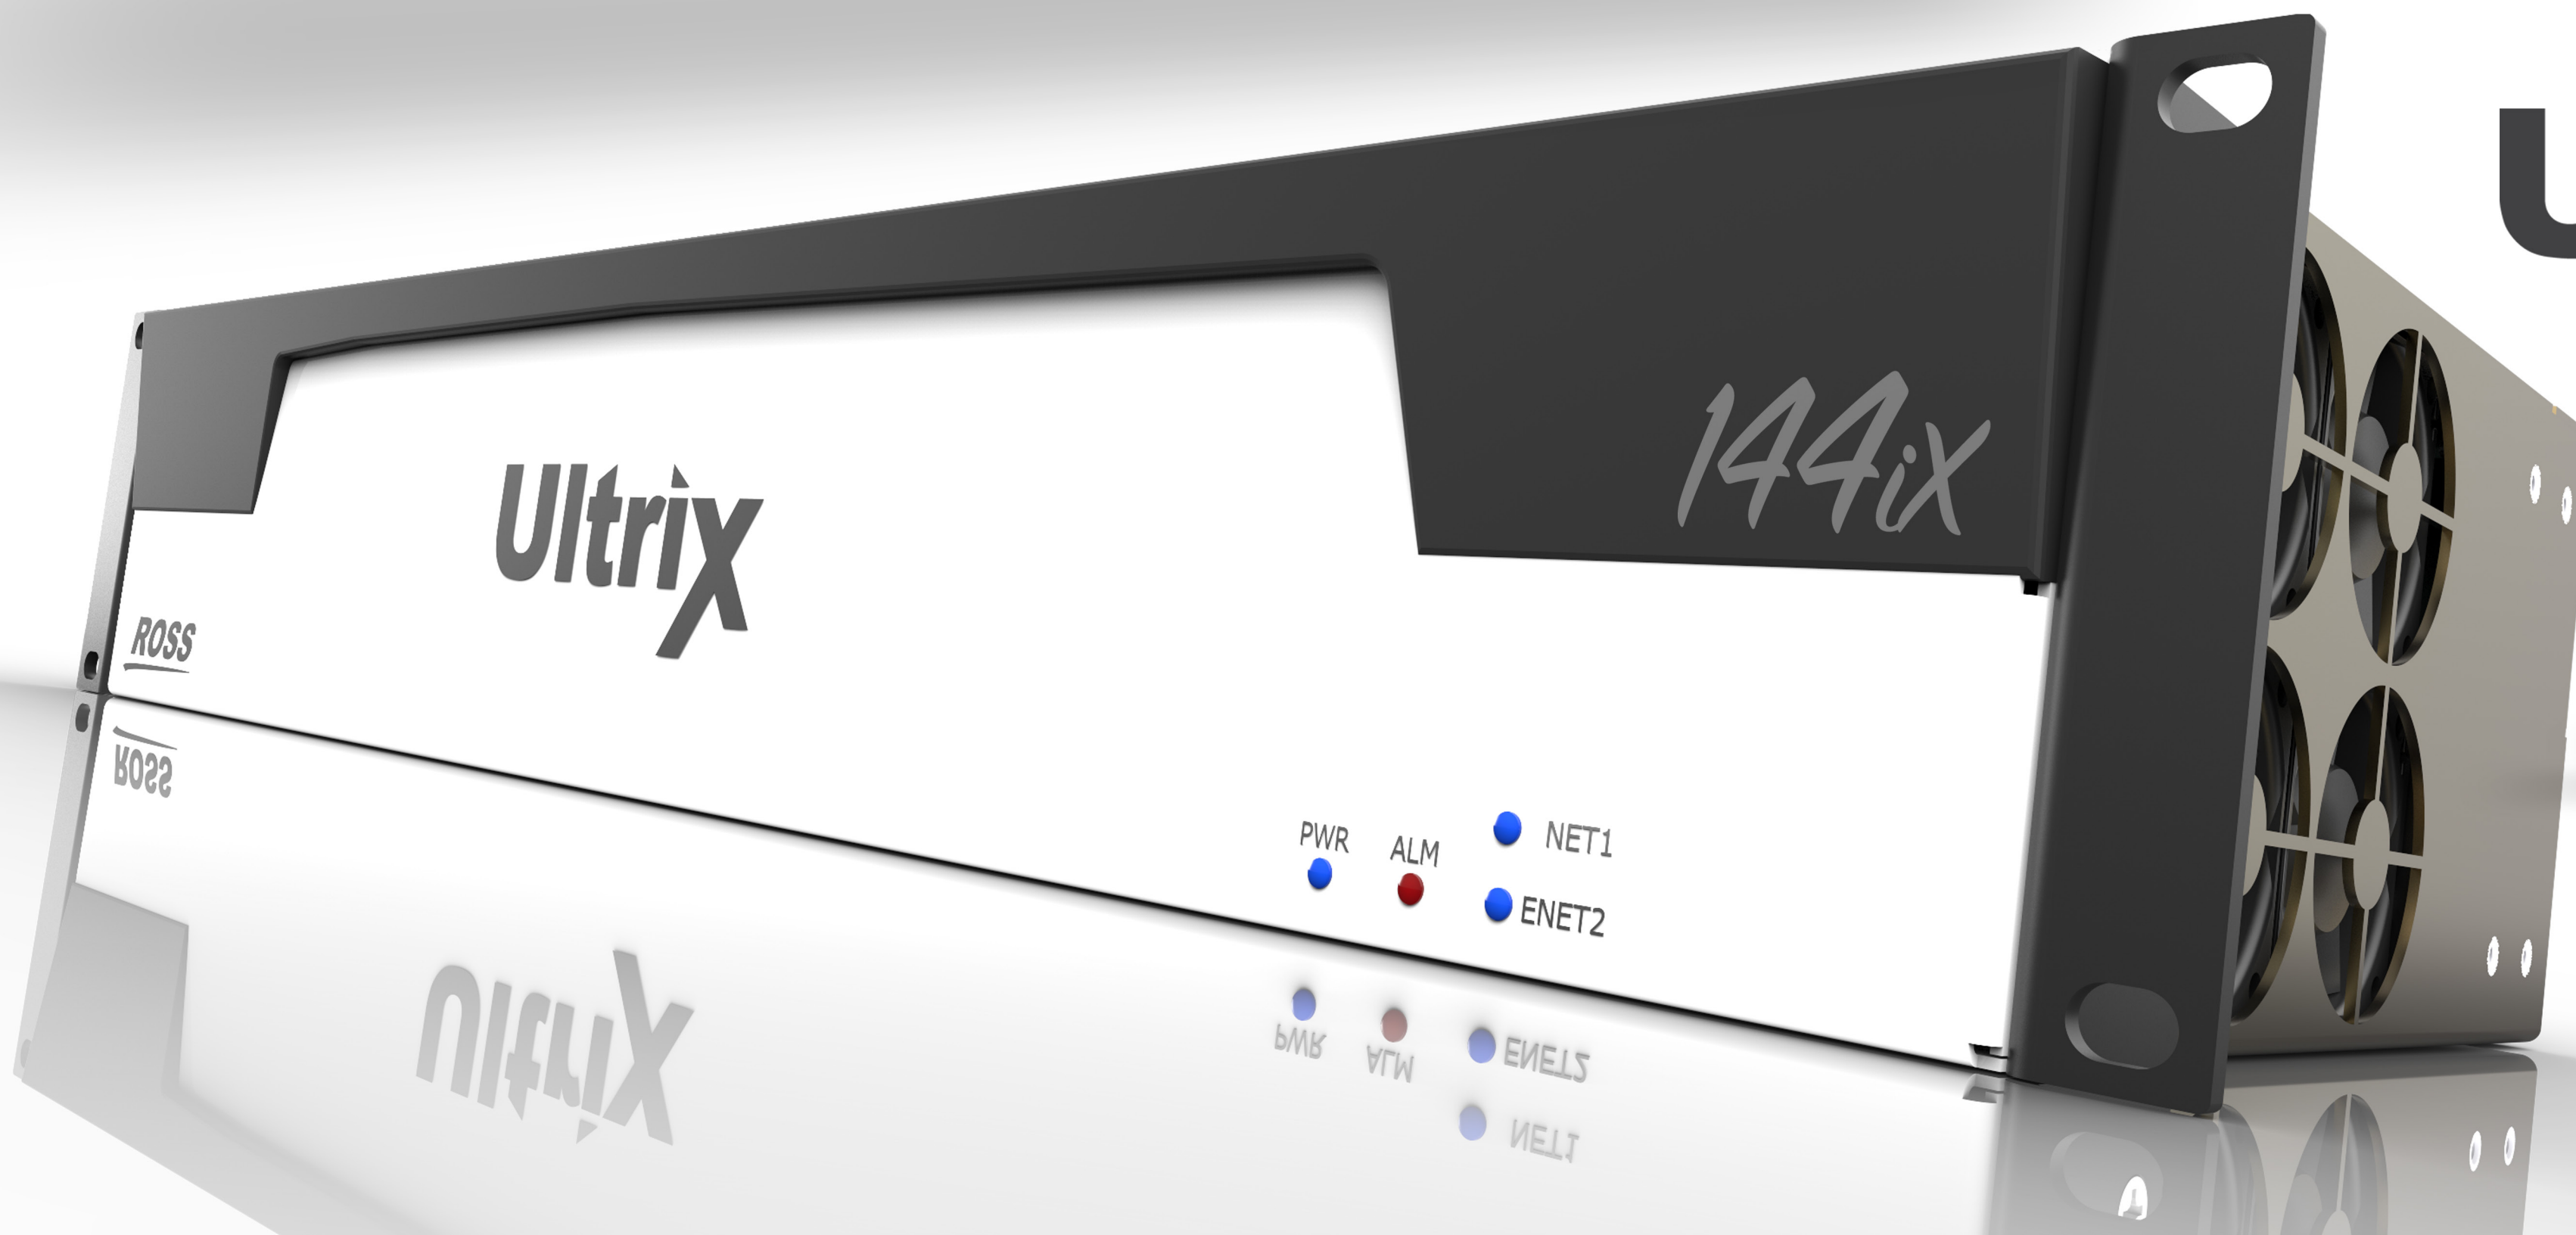

Frame Door Design Pitch - Rev 1

Ultrix

ROSS

Production Technology Experts

Ultrix

ULTRIX 2RU - **Arctic White**
with **Black Screen**

ROSS
Production Technology Experts

Frame Door Design Pitch - Rev 2

New Product Design

ROSS

UN

BlackStorm 1RU Frame - **Purple Haze / Polished Logo**

XPression 2RU Frame - **Blazing Copper / Polished Logo**

Spectral Density - The good kind.

SPECTRUM with FrameGlow™
by **ROSS**