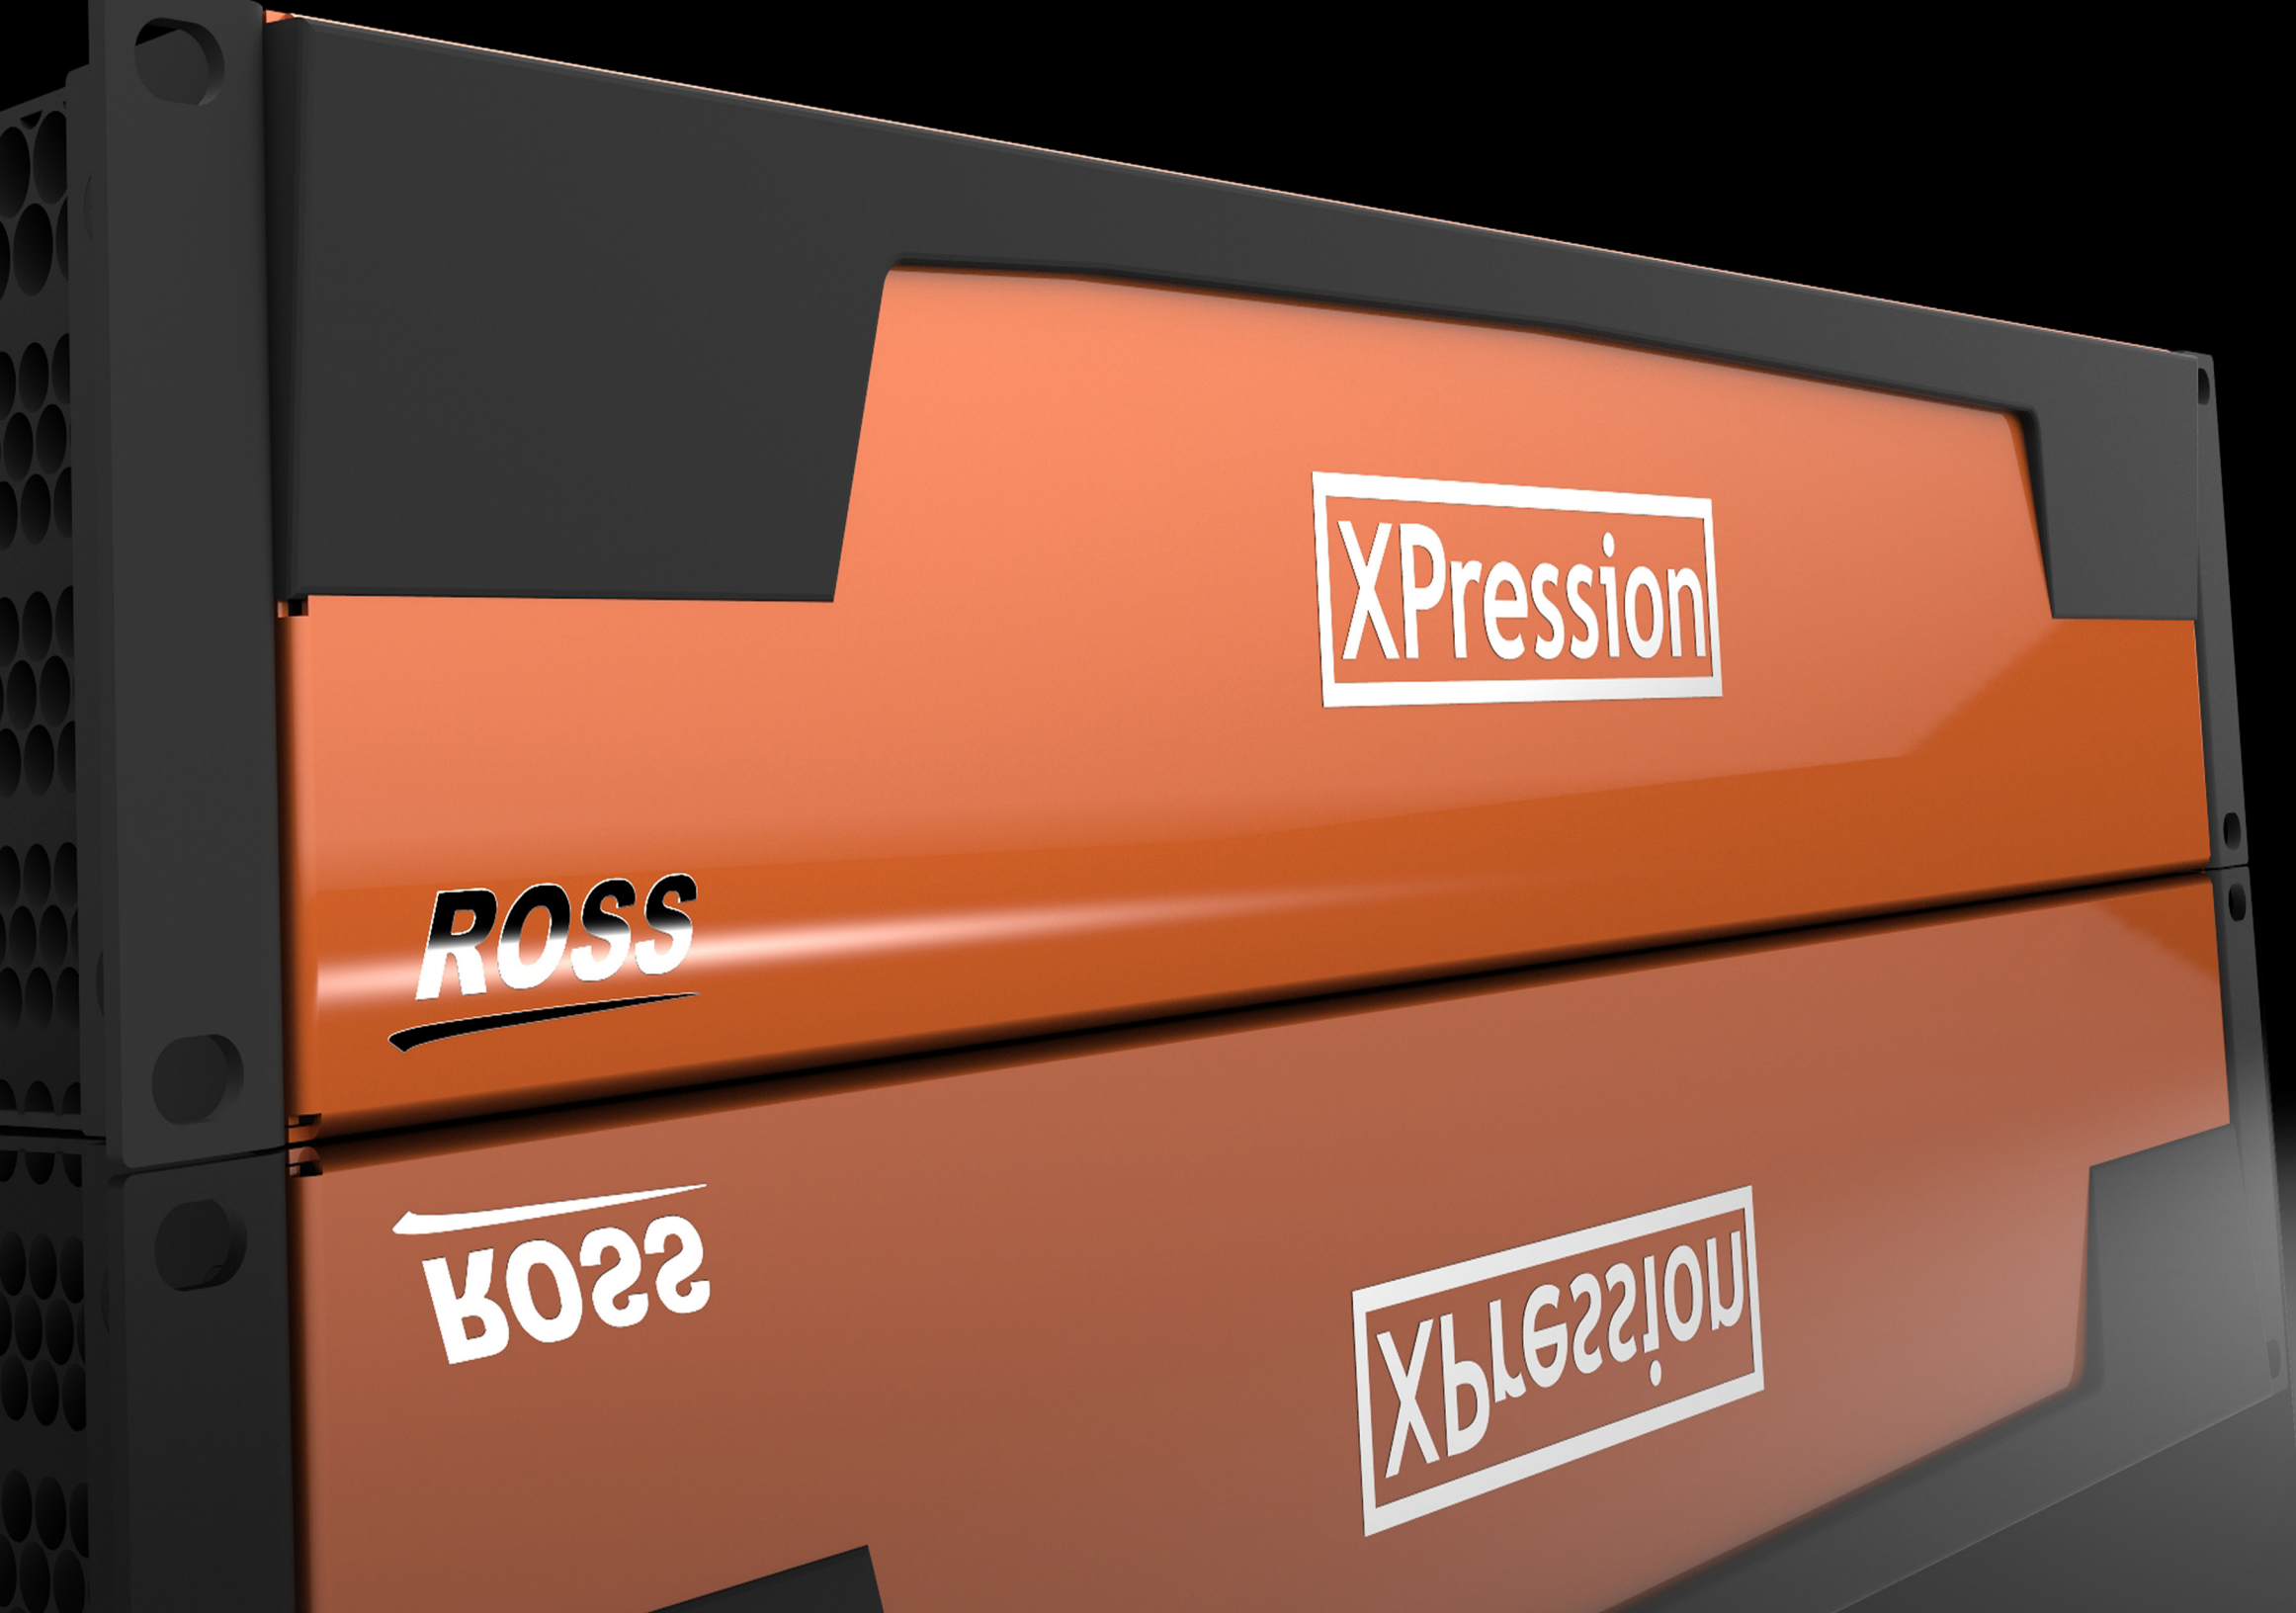

New Product Design

ROSS

UN

BlackStorm 1RU Frame - **Purple Haze / Polished Logo**

XPression 2RU Frame - **Blazing Copper / Polished Logo**

Spectral Density - The good kind.

SPECTRUM with FrameGlow™
by **ROSS**