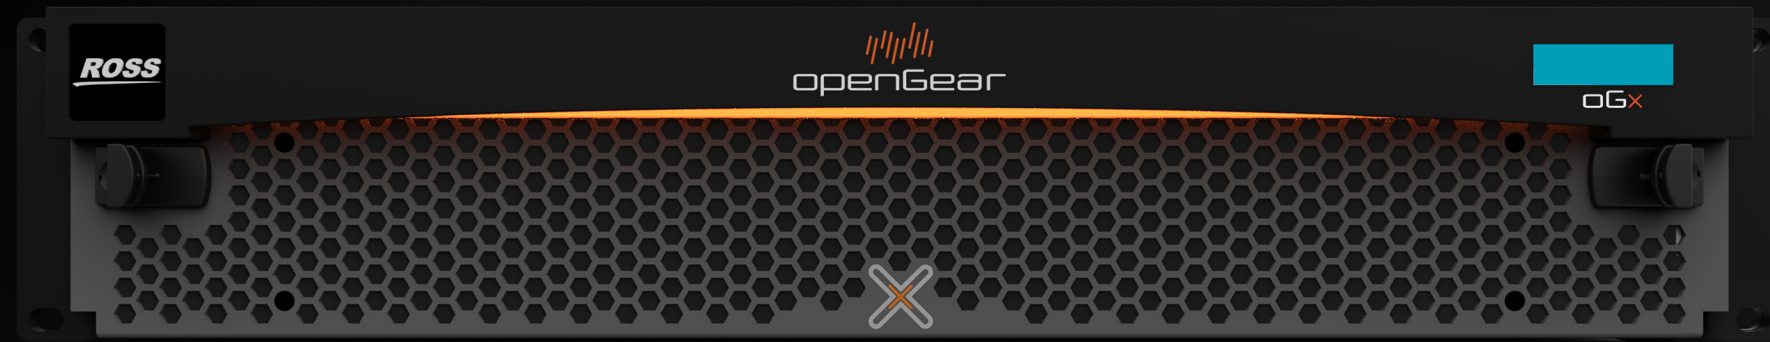

oGx

**ROSS**

OGX  
SDI. 12G. IP.

Noticeably. Different.

  
openGear®

OGX  
SDI. 12G. IP.

Main Door Black

PMS428 Main Door Gray

Main Door Black

openGear

openGear

Expanding capability.

OGX

***ROSS***